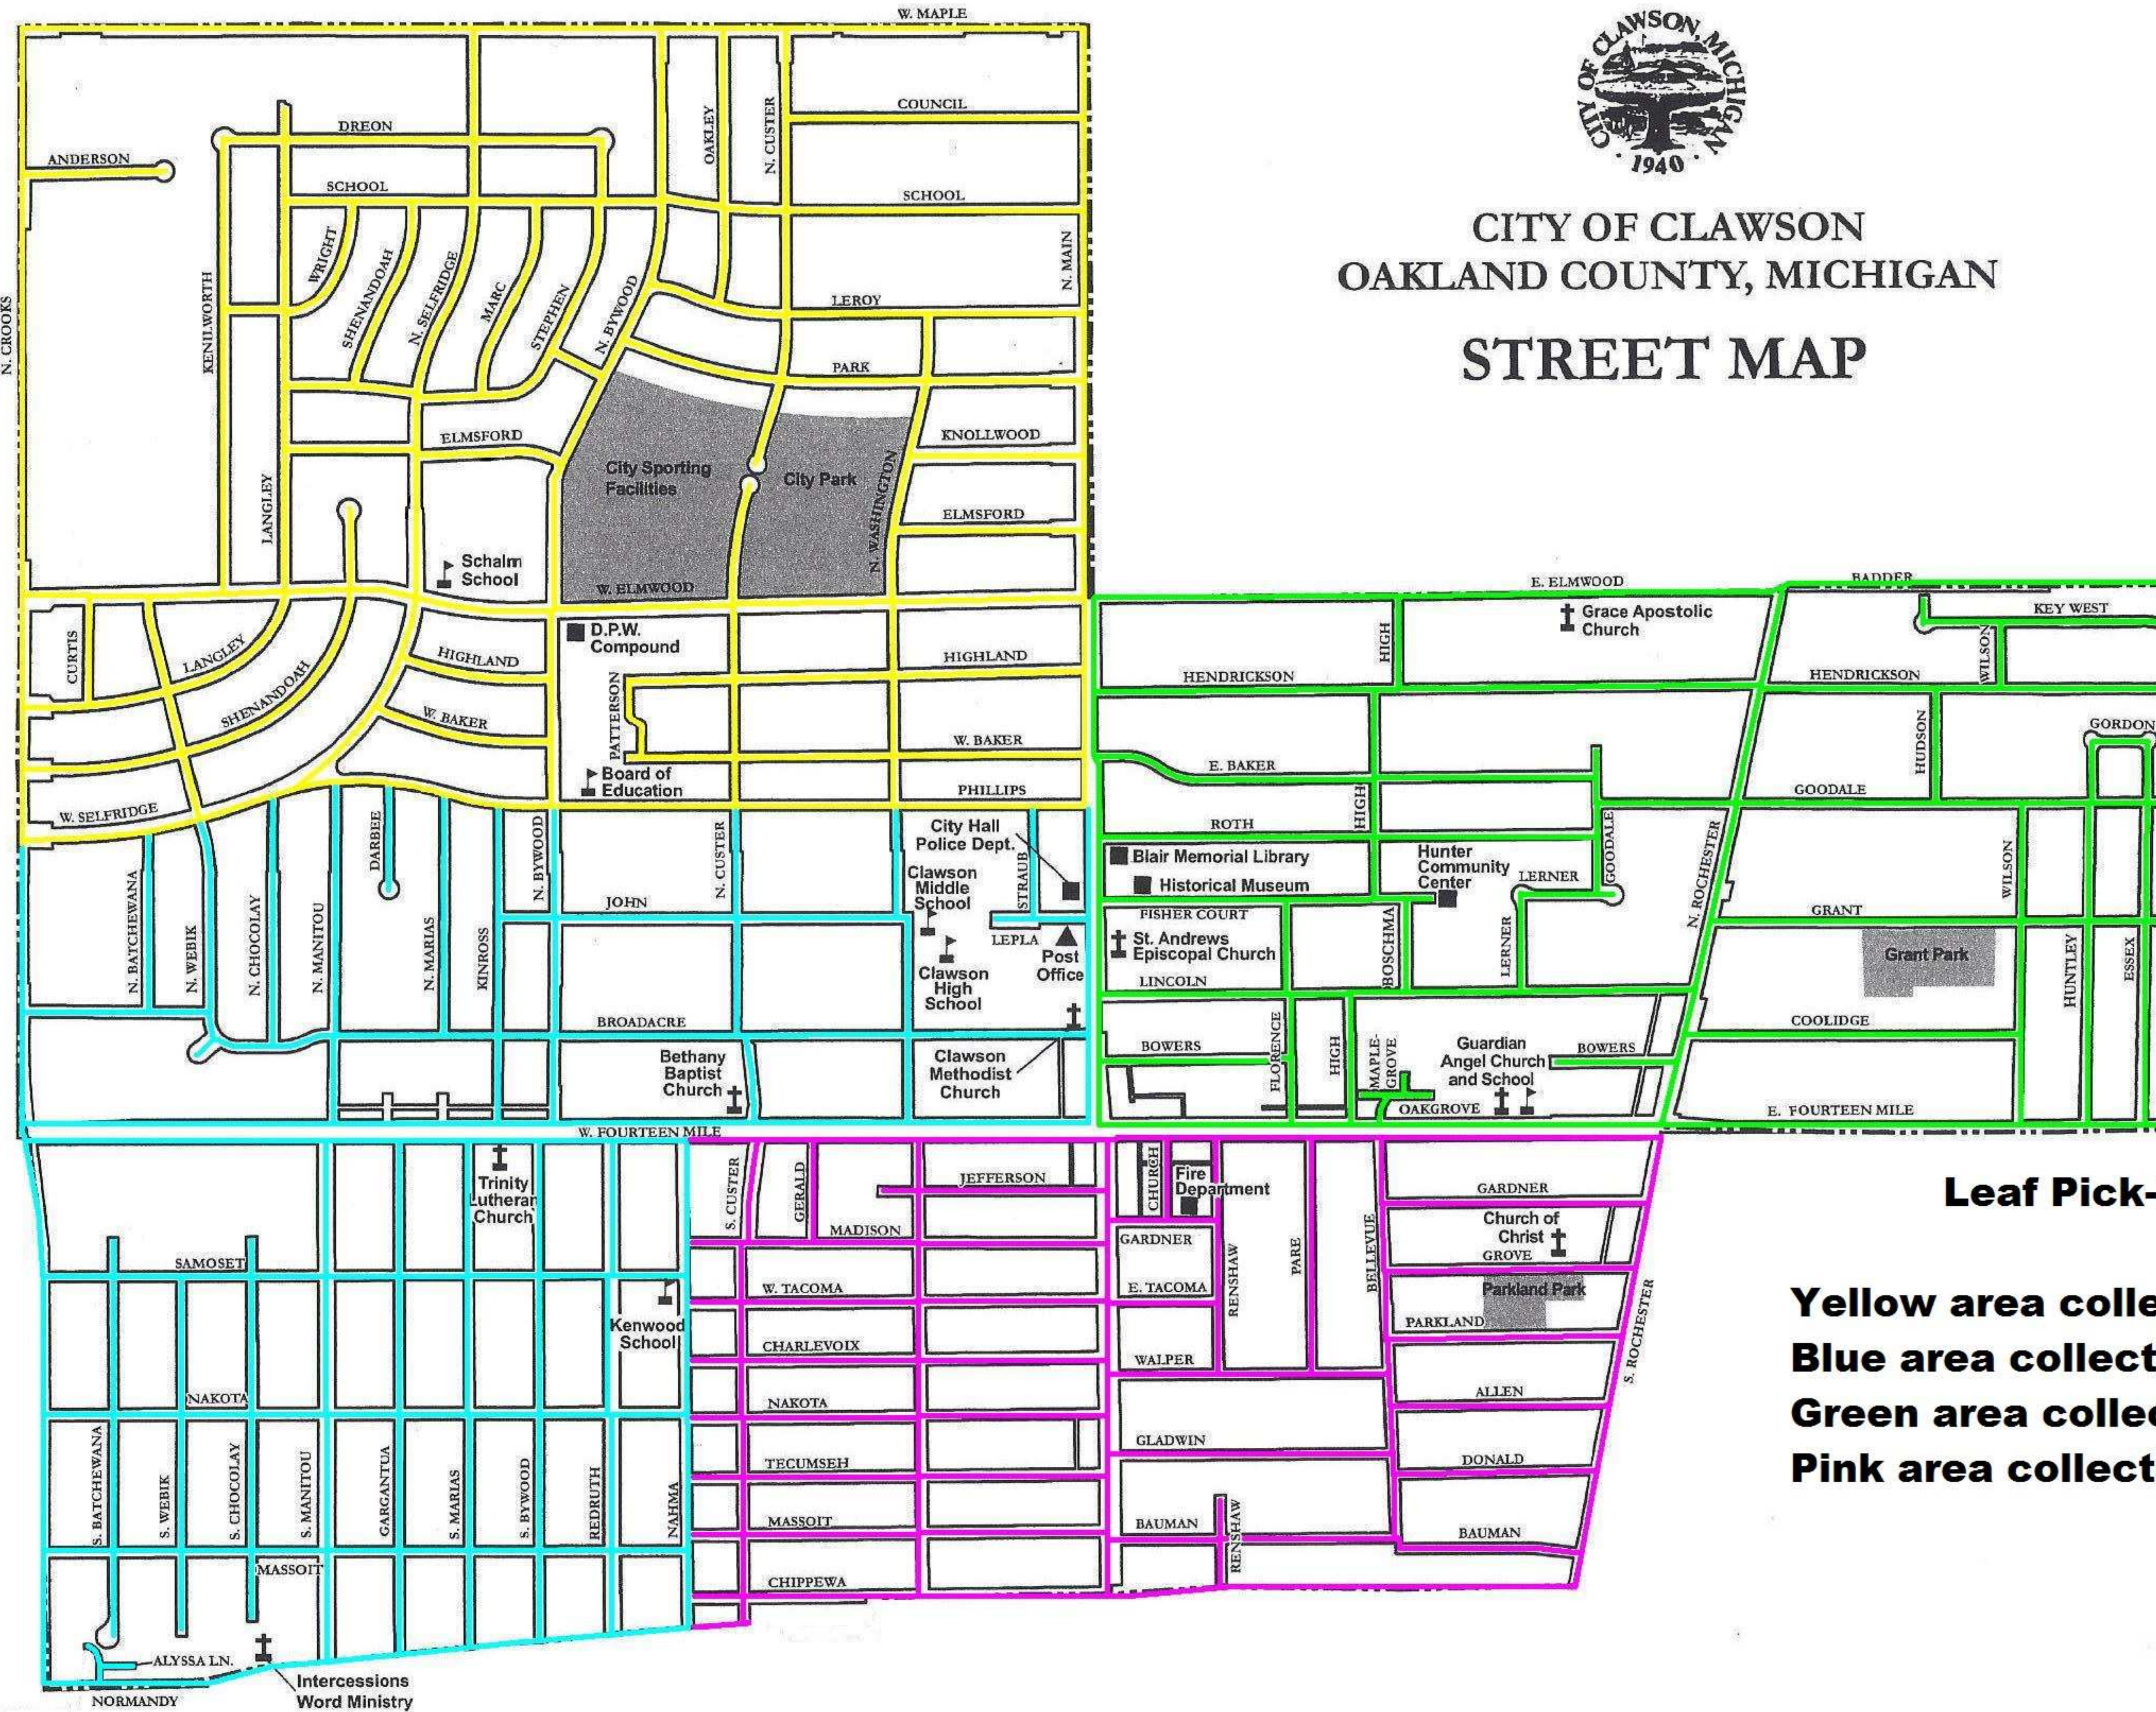

CITY OF CLAWSON
OAKLAND COUNTY, MICHIGAN
STREET MAP

Leaf Pick-Up Map

Yellow area collected on Mondays

Blue area collected on Tuesdays

Green area collected on Wednesdays

Pink area collected on Thursdays